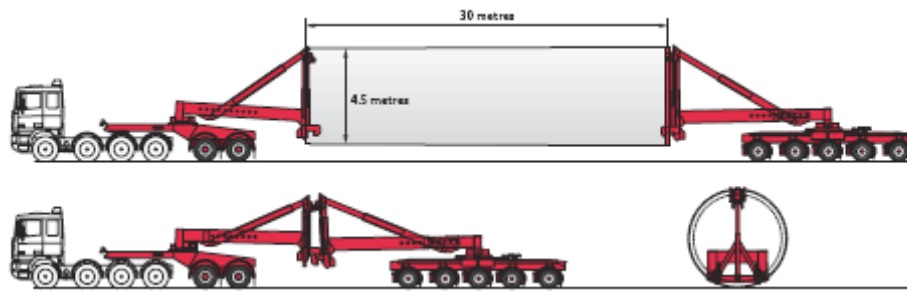

The Challenge

One of Collett Transport's core business roles is the movement of abnormal loads which requires meticulous planning if it is to progress smoothly. This work often forms part of Transport Access Studies on behalf of various clients.

The Solution

Collett use AutoTrack to assess if, and how, vehicles carrying abnormally large loads will navigate routes and junctions. This information is then used to help configure the loading and confirm routes.

MEGA Wind Turbine Transporter

One of the largest vehicles Collett routinely need to model is used to move wind turbine components.

The MEGA wind turbine transporter consists of a large tractor unit coupled to a pair of wheeled units which attach to either end of the load being transported. This means that the load itself becomes a structural component in the vehicle. In order to minimise cut-in on this extremely long vehicle the rear wheels of the trailer turn in proportion to the articulation angle between the load and the front trailer.